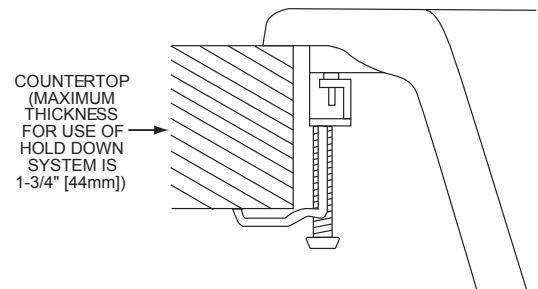

Cross Profile of Installation

In keeping with our policy of continuing product improvement, Elkay reserves the right to change product specifications without notice. Please visit elkayusa.com for most current version of Elkay product specification sheets.

This specification describes an Elkay product with design, quality and functional benefits to the user. When making a comparison of other producers' offerings, be certain these features are not overlooked.

Elkay

elkayusa.com

2222 Camden Court
Oak Brook, IL 60523

Printed in U.S.A.
©2009 Elkay

(9/09) 1-335A