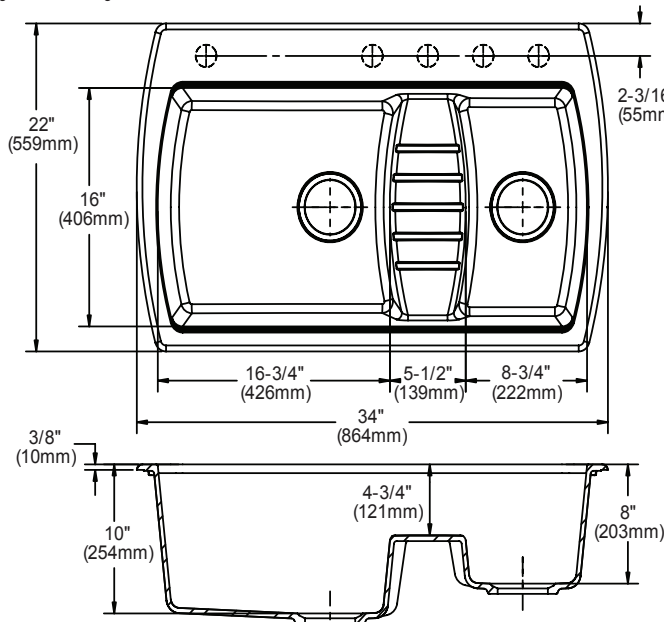

### DESIGN FEATURES

Bowl Depth: 10" (254mm) and 8" (203mm).  
Rim Height: 3/8" (10mm).  
Material: Elkay Quartech.  
Work Bench: 4-3/4" (121mm) from top of rim.  
Color Options with natural accents: Black (BK), Husk (HK), Java (JV) or White (WH).

### OTHER

Drain Opening: 3-1/2" (89mm).  
Note: Faucet holes are pre-scored for flexible installation. Installer can punch up to 5 faucet holes.  
These sinks comply with ANSI Z124.6 and CSA B45-02.

These sinks are listed by the International Association of Plumbing and Mechanical Officials as meeting the requirements of the Uniform Plumbing Code.

### SINK DIMENSIONS\*

Model Number	Overall		Inside Left Bowl			Inside Right Bowl			Cutout in Countertop Use sink upside down as template and cut 5/16" (8mm) inside sink outline	No. of Pre-scored 1-1/2" (38mm) Dia. Faucet Holes	Minimum Cabinet Size
	L	W	L	W	D	L	W	D			
ELGTLB342210RBK ELGTLB342210RWH ELGTLB342210RHK ELGTLB342210RJV	34" (864mm)	22" (559mm)	16-3/4" (425mm)	16" (406mm)	10" (254mm)	8-3/4" (222mm)	16" (406mm)	8" (203mm)	4	36" (914mm)	

\*Length is left to right. Width is front to back